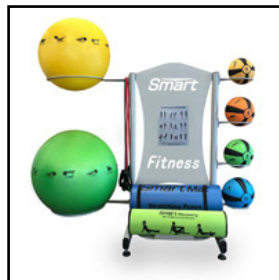

TRX
Slam Balls

TRX
Stability Balls

THROWDOWN
FXD Bench with Accessories

TKO
Ab Crunch

TKO
Ten-Sided Pro Rubber
Dumbbells

TKO
2-Tier 10 Pair Dumbbell Rack

TKO
Flat/Incline/Decline Bench

TKO
Hyper Extension

TKO
Hanging Foam Mats
with Grommets

TKO
Competition Bumper Plates

TKO
Heavy Weight Power Bar

TKO
Utility Bench

EQUIPMENT PROVIDED

TUFF STUFF
Multi Hip 220lb Stack

LIFE FITNESS
Signature Leg Raise

HYPERICE
V2 Max Reformer

PRISM FITNESS
Smart Essential Self-Guided
Commercial Package

HYPERICE
Volt 2 Pro

HYPERICE
Vyper 3

ZOGICS
Upward Pull Wall Mounted
Wipe Dispenser

ZOGICS
Antibacterial Disinfecting
Gym Wipes

CREATE YOUR FITNESS SPACE