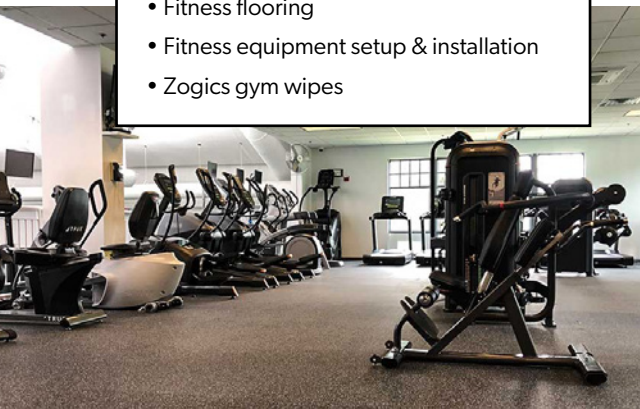

CLIENT SHOWCASE

BELLE HAVEN COUNTRY CLUB

Alexandria, VA

SERVICES PROVIDED BY ARDENT FITNESS:

- Fitness equipment
- Fitness flooring
- Fitness equipment setup & installation
- Zogics gym wipes

What began as a modest 9-hole golf course and clubhouse along the Potomac River in 1924 has grown into a private, full-service country club boasting a 2500+sf Athletic Facility, which houses a complete, professionally managed fitness center for Belle Haven Country Club's members and guests. Recognizing the importance of continuous improvement and aiming to elevate the member experience, Belle Haven Country Club sought the expertise of Ardent Fitness. Their mission? A comprehensive transformation of the Athletic Facility.

The renovation was extensive. Almost every piece of equipment was either upgraded or replaced to ensure state-of-the-art fitness solutions for its users. Along with equipment from Nautilus, Life Fitness, TRX, TKO, and more, one of the standout features was the installation of new rubber fitness flooring, which is not only durable and functional but

A comprehensive renovation

From floor to ceiling, the Ardent Fitness team completed an overhaul of Belle Haven's fitness center. Custom branded logo flooring welcomes members into their new space that includes a wide range of equipment.