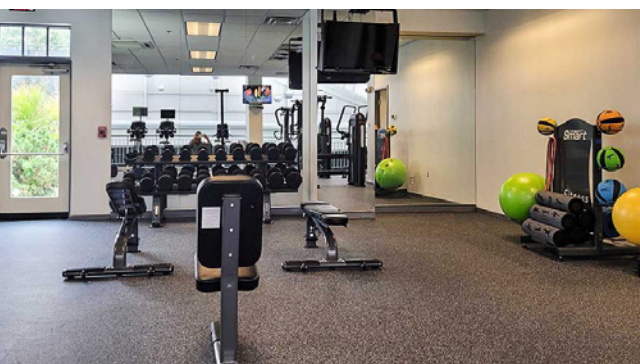

CLIENT SHOWCASE

BELLE HAVEN COUNTRY CLUB

Alexandria, VA

SERVICES PROVIDED BY ARDENT FITNESS:

- Fitness equipment
- Fitness flooring
- Fitness equipment setup & installation
- Zogics gym wipes

What began as a modest 9-hole golf course and clubhouse along the Potomac River in 1924 has grown into a private, full-service country club boasting a 2500+sf Athletic Facility, which houses a complete, professionally managed fitness center for Belle Haven Country Club's members and guests. Recognizing the importance of continuous improvement and aiming to elevate the member experience, Belle Haven Country Club sought the expertise of Ardent Fitness. Their mission? A comprehensive transformation of the Athletic Facility.

The renovation was extensive. Almost every piece of equipment was either upgraded or replaced to ensure state-of-the-art fitness solutions for its users. Along with equipment from Nautilus, Life Fitness, TRX, TKO, and more, one of the standout features was the installation of new rubber fitness flooring, which is not only durable and functional but

A comprehensive renovation

From floor to ceiling, the Ardent Fitness team completed an overhaul of Belle Haven's fitness center. Custom branded logo flooring welcomes members into their new space that includes a wide range of equipment.

From country clubs like Belle Haven to larger fitness facilities at major universities or multi-family housing, as well as home fitness spaces, Ardent Fitness is here to help with the entire process, from space planning and design to fitness equipment selection, delivery, installation, and service.