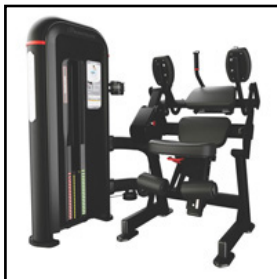

ARDENT FITNESS

EQUIPMENT PROVIDED

CYBEX
Bravo Functional Trainer

CYBEX
R70T Treadmill

NAUTILUS
Half Rack 9-HDHR2

NAUTILUS
4' Bamboo SVA Platform

NAUTILUS
Inspiration Ab Crunch

NAUTILUS
Inspiration Abductor/Adductor