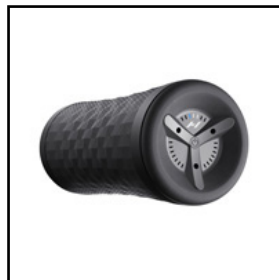

HYPERICE
Vyper 3