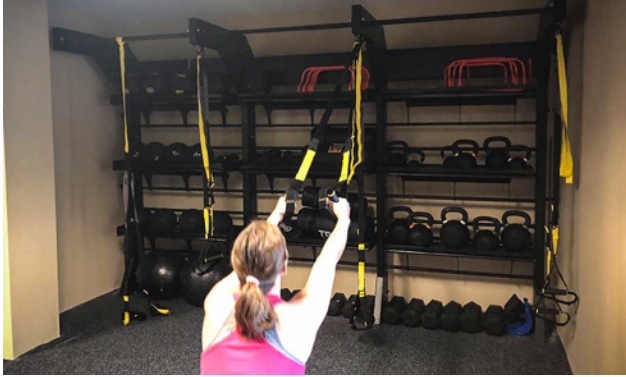

A comprehensive renovation

From floor to ceiling, the Ardent Fitness team completed an overhaul of Belle Haven's fitness center. Custom branded logo flooring welcomes members into their new space that includes a wide range of equipment.

Customized rubber flooring with logo inlay

We're experts in custom branded flooring. Showcase your logo on your rubber flooring to greet members, add game lines to turf tracks, or get creative with your own design—our team provided this beautiful logo inlay for Belle Haven Country Club's new flooring installation.

Cardio with Cybex Treadmills

Cybex R70T Treadmills line the cardio space at Belle Haven Country Club's fitness center.

TRX Triple Suspension Training Bays

A fully stocked TRX system was installed to provide ample suspension training options along with dumbbells, kettlebells, medicine balls, and additional fitness accessories.