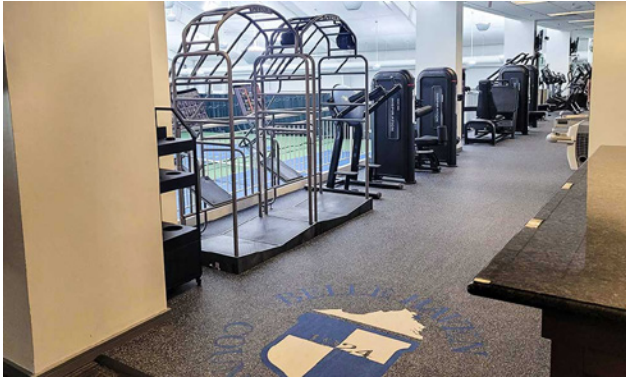

CLIENT SHOWCASE

BELLE HAVEN COUNTRY CLUB

Alexandria, VA

SERVICES PROVIDED BY ARDENT FITNESS:

- Fitness equipment
- Fitness flooring
- Fitness equipment setup & installation
- Zogics gym wipes

What began as a modest 9-hole golf course and clubhouse along the Potomac River in 1924 has grown into a private, full-service country club boasting a 2500+sf Athletic Facility, which houses a complete, professionally managed fitness center for Belle Haven Country Club's members and guests. Recognizing the importance of continuous improvement and aiming to elevate the member experience, Belle Haven Country Club sought the expertise of Ardent Fitness. Their mission? A comprehensive transformation of the Athletic Facility.

The renovation was extensive. Almost every piece of equipment was either upgraded or replaced to ensure state-of-the-art fitness solutions for its users. Along with equipment from Nautilus, Life Fitness, TRX, TKO, and more, one of the standout features was the installation of new rubber fitness flooring, which is not only durable and functional but

A comprehensive renovation

From floor to ceiling, the Ardent Fitness team completed an overhaul of Belle Haven's fitness center. Custom branded logo flooring welcomes members into their new space that includes a wide range of equipment.

From country clubs like Belle Haven to larger fitness facilities at major universities or multi-family housing, as well as home fitness spaces, Ardent Fitness is here to help with the entire process, from space planning and design to fitness equipment selection, delivery, installation, and service.