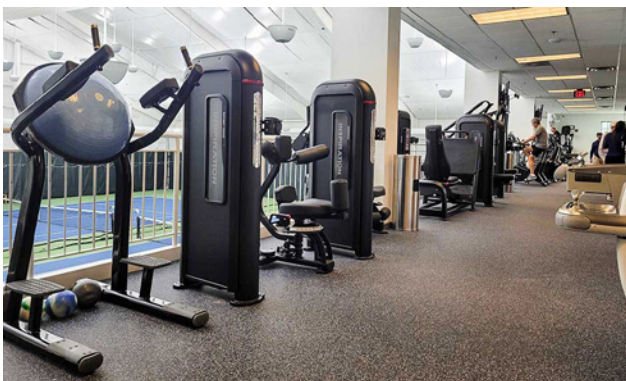

Strength training from Nautilus and Life Fitness

A fleet of strength equipment from the Nautilus Inspiration lineup was provided, including machines like the Ab Crunch, Leg Press, Vertical Press, Shoulder Press, and more.