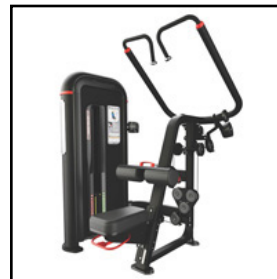

ARDENT FITNESS

EQUIPMENT PROVIDED

CYBEX
Bravo Functional Trainer

CYBEX
R70T Treadmill

NAUTILUS
Half Rack 9-HDHR2

NAUTILUS
4' Bamboo SVA Platform

NAUTILUS
Inspiration Ab Crunch

NAUTILUS
Inspiration Abductor/Adductor